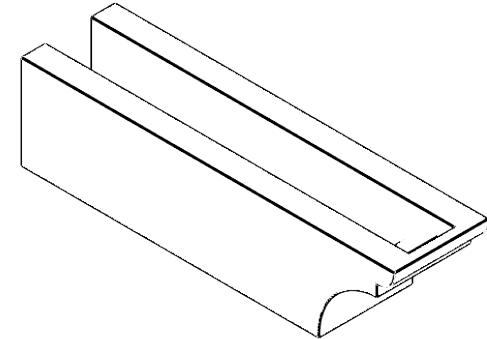

ITEM NUMBER: RFTURO040X04000X16000X004YOR00RCPR

4"W X 4"H X 16"L TIMBERTHANE ROUGH CEDAR YORKTOWN FAUX WOOD OPEN RAFTER TAIL, 4"L END, PRIMED TAN

SIDE PROFILE

ISOMETRIC

FRONT PROFILE

GENERATED DATE : 03/02/2023