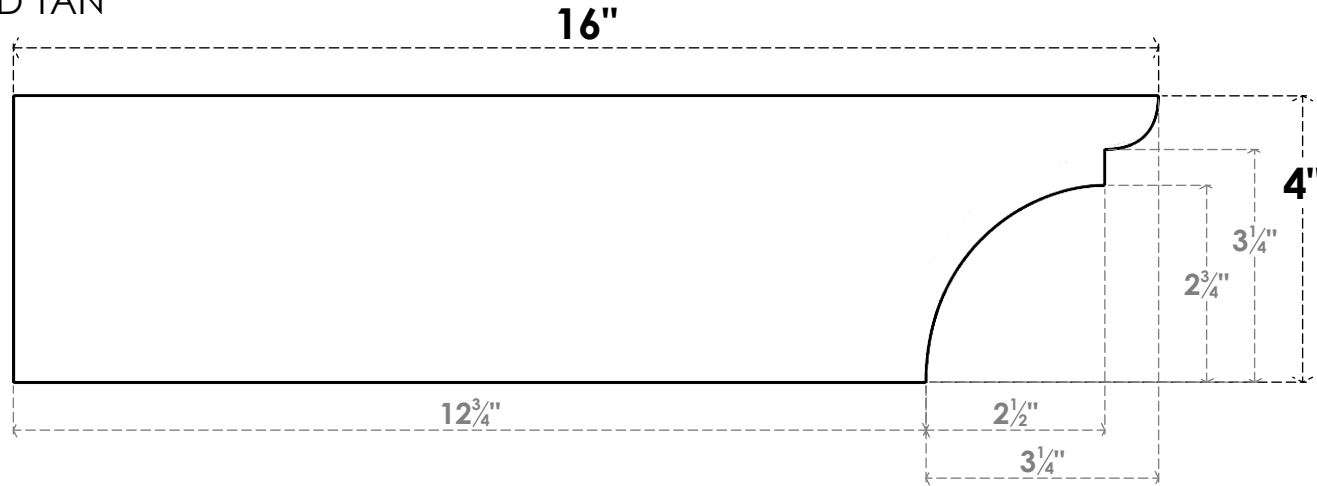

ITEM NUMBER: RFTURO040X04000X16000X004YOR00RCPR

4"W X 4"H X 16"L TIMBERTHANE ROUGH CEDAR YORKTOWN FAUX WOOD OPEN RAFTER TAIL, 4"L END, PRIMED TAN

SIDE PROFILE

ISOMETRIC

FRONT PROFILE

GENERATED DATE : 03/02/2023