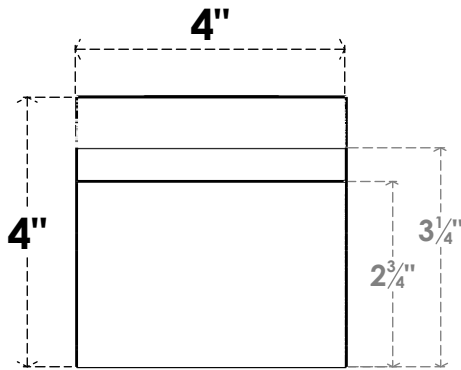

ITEM NUMBER: RFTURO040X04000X16000X004YOR00RCPR

4"W X 4"H X 16"L TIMBERTHANE ROUGH CEDAR YORKTOWN FAUX WOOD OPEN RAFTER TAIL, 4"L END, PRIMED TAN

SIDE PROFILE

ISOMETRIC

FRONT PROFILE

GENERATED DATE : 03/02/2023